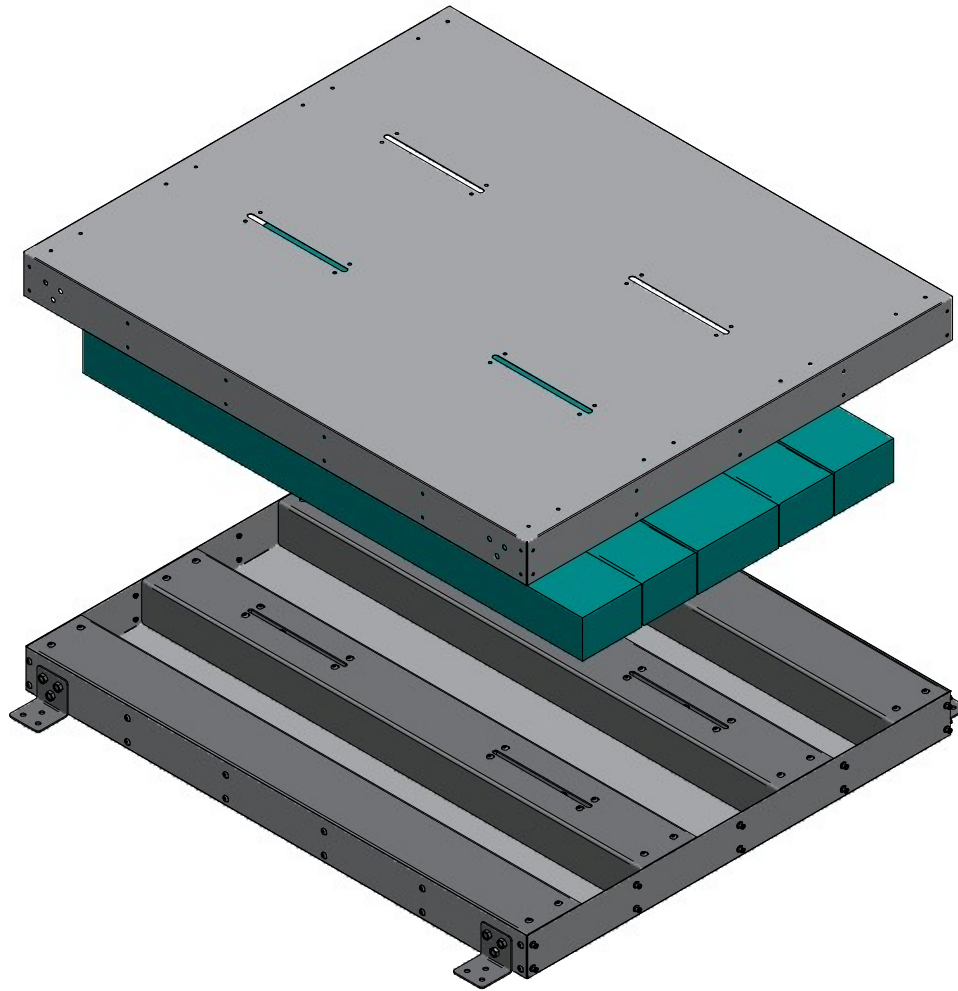

SHCBOTTOMPLATE

Total weight: 84 kg