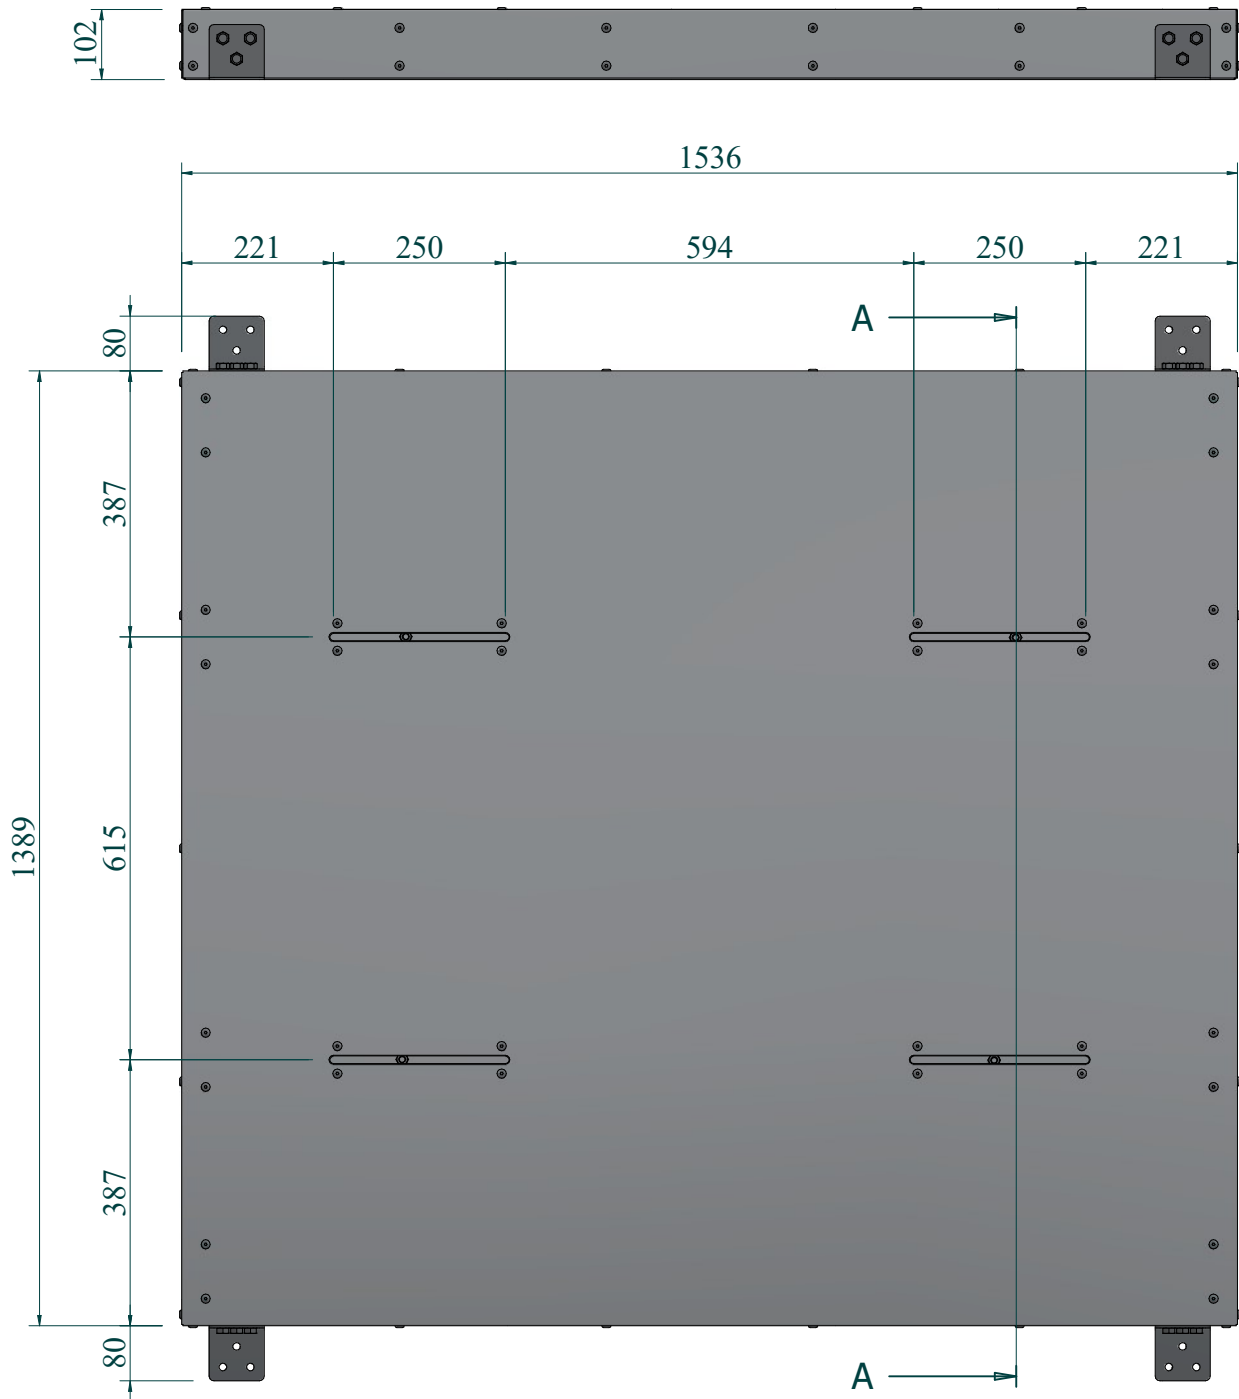

SHCBOTTOMPLATEVI

Total weight: 103 kg

DETAIL B

B

A-A