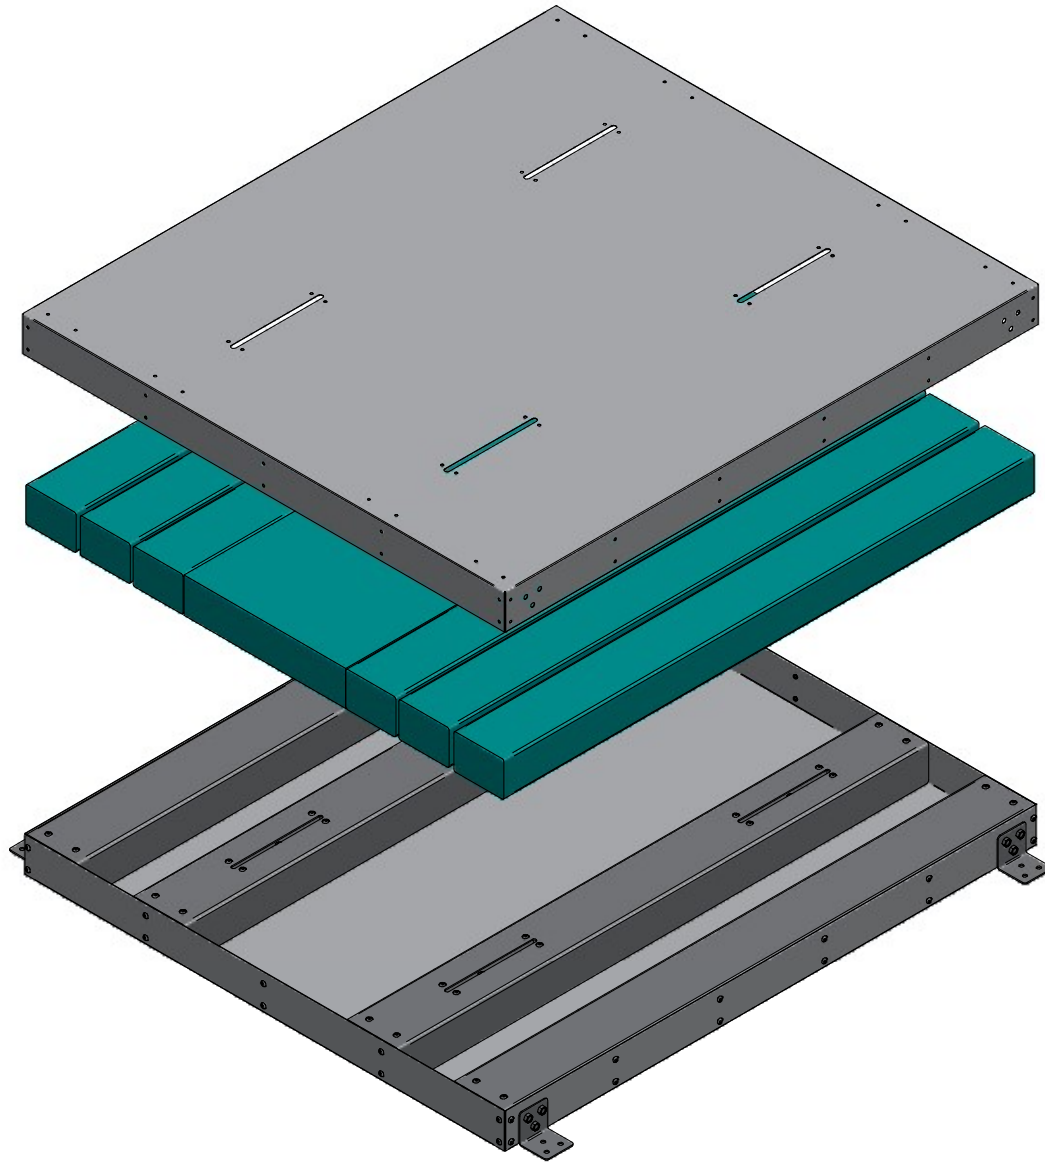

SHCBOTTOMPLATEVI

Total weight: 103 kg

DETAIL B

B

A-A